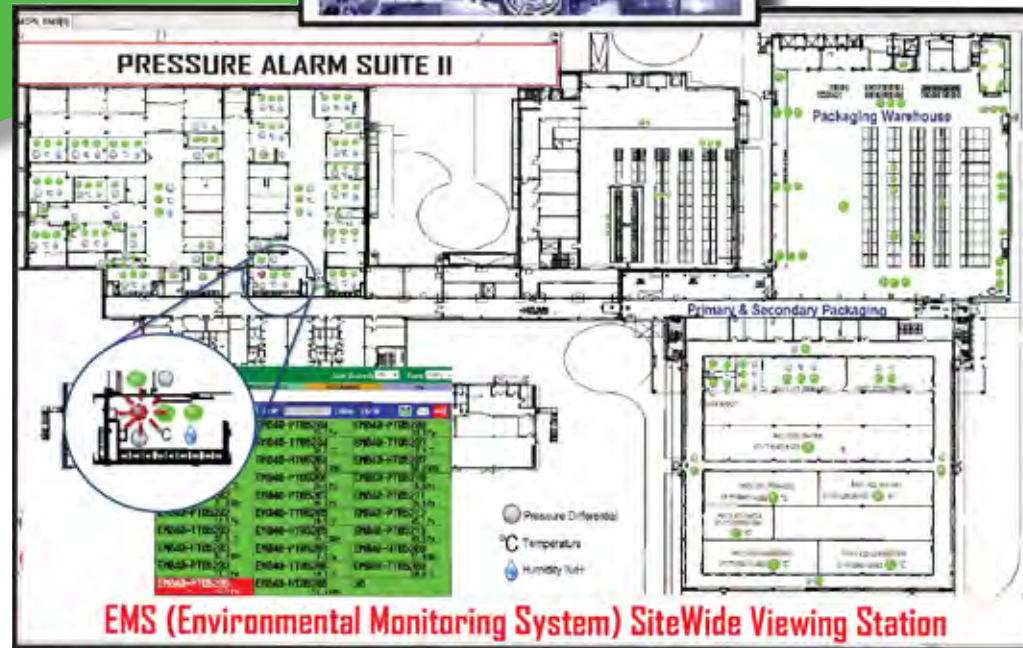

## Multi Channel Process System

PRECISION INSTRUMENTATION MEASUREMENT

[www.irishpowerandprocess.com](http://www.irishpowerandprocess.com)

- Site-Wide Process & Alarm Monitoring Software
- Modbus & OPC Communications
- Built-In Drivers for Yokogawa, Siemens, Beamex, Rotronic Devices
- Live Data Trend & Historian
- Customisable Graphics / Displays